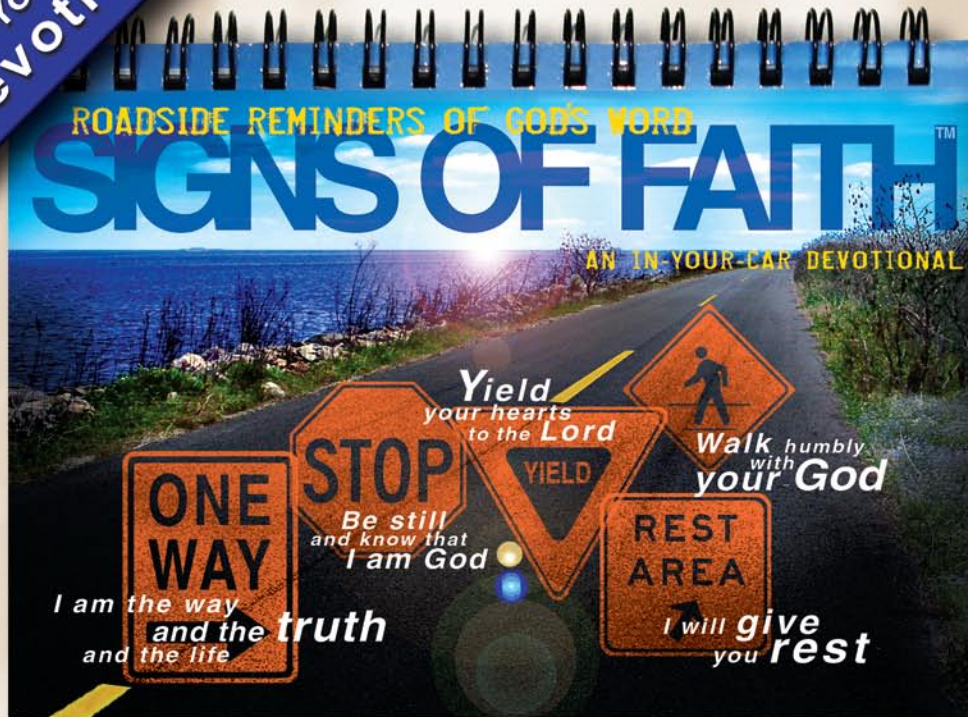

An In-Your-Car Devotional

"Our store's hottest selling product!
They're flying off the counter!"

Reen Shirley - Estes Park, CO

- Inspiration for Travelers
- 36-Page Flip Book
- Quick Reference Tabs
- High Quality, Full-Color
- Laminated → Durable

By associating road signs with scripture passages, reflective thoughts, and prayers, **Signs of Faith™** serves as an in-your-car devotional, helping to focus on the Lord in daily commuting, vacations, running errands, and all other times of travel.

9 780979 375101

11001 - 4

(Ordered in multiples of 12)